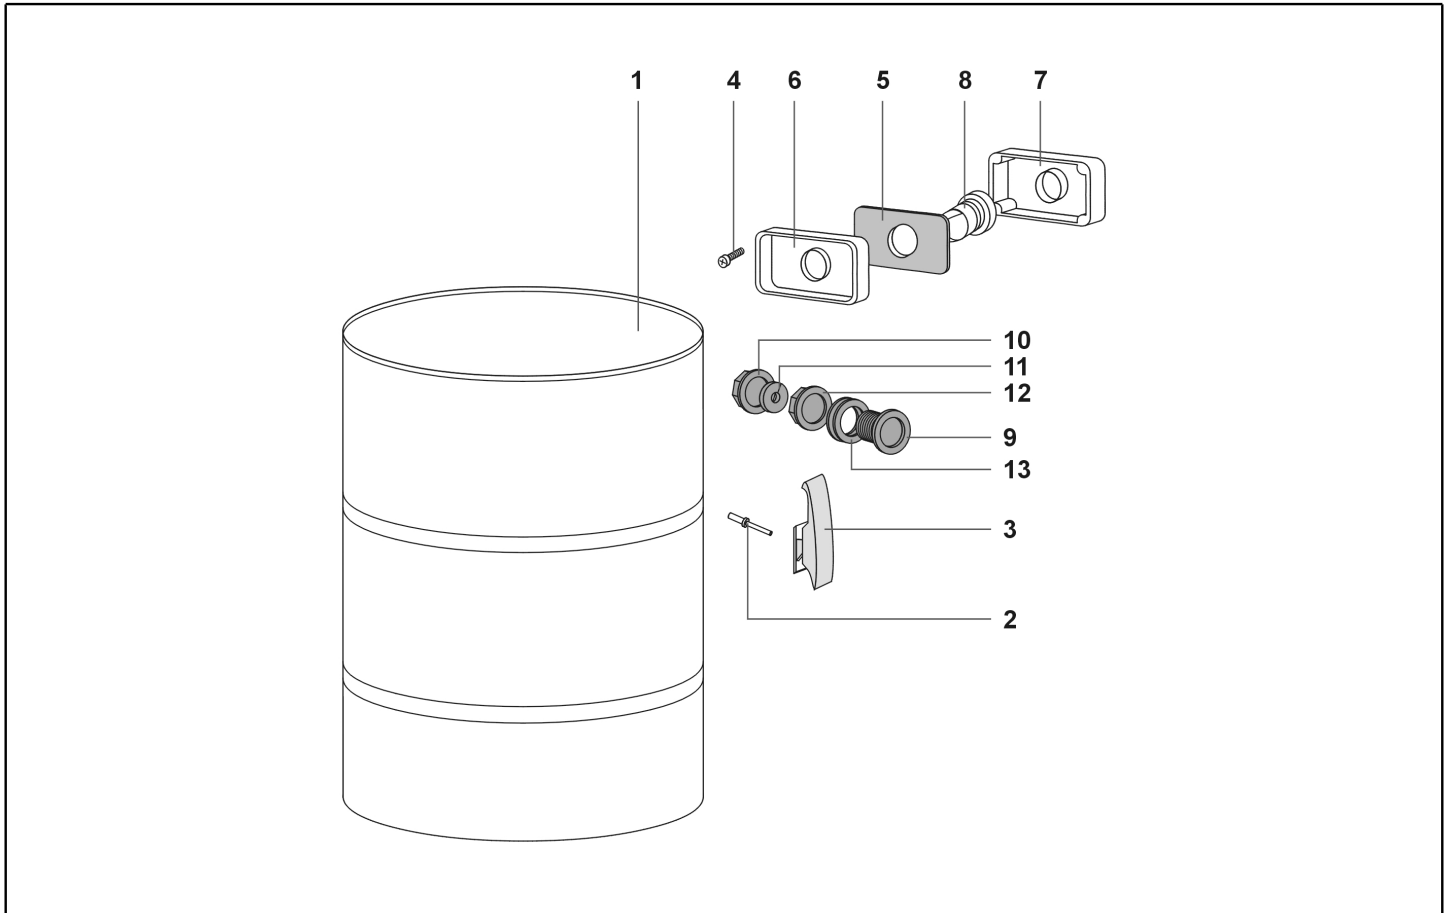

IPC

Spare parts list

Ref: ASDO13245

Model: VACUUM CLEANER GS1/41SUB TOPPER 515/41/2

IPC Integrated Professional Cleaning

IPC Soteco

Ref. K	Part n.	Part n. 2	Description	Quantity	Validity		Price
					From	To	
0001	PMTA08691		HEAD TOPPER 515 2ST C/P SUB NE	1,00			--
0002	KTRI49345		ANTIHOAM KIT 300/500/400/600	1,00			--
0003	PMFU02683		TANK 500/41W A430 NE/VEI PER S	1,00			--
0004	PPBP00131		SUMP PUMP "SUB" COMP	1,00			--
0005	MPVR40524		TROLLEYVEGAS TROLLEY 500 COMPLET	1,00			--

Ref. K	Part n.	Part n. 2	Description	Quantity	Validity		Price
					From	To	
0001	MPVR40521		NET ANTIFOAM BODY HIGH	1,00			--
0002	RCGR40008		HIGH FLOAT 99 W/GASKET 37 SHA	1,00			--
0003	MPVR35796		PLASTIC SLEEVE D.8	4,00			--
0004	VTVT36751		SCREW PAT TMT PHL 5X25	4,00			--