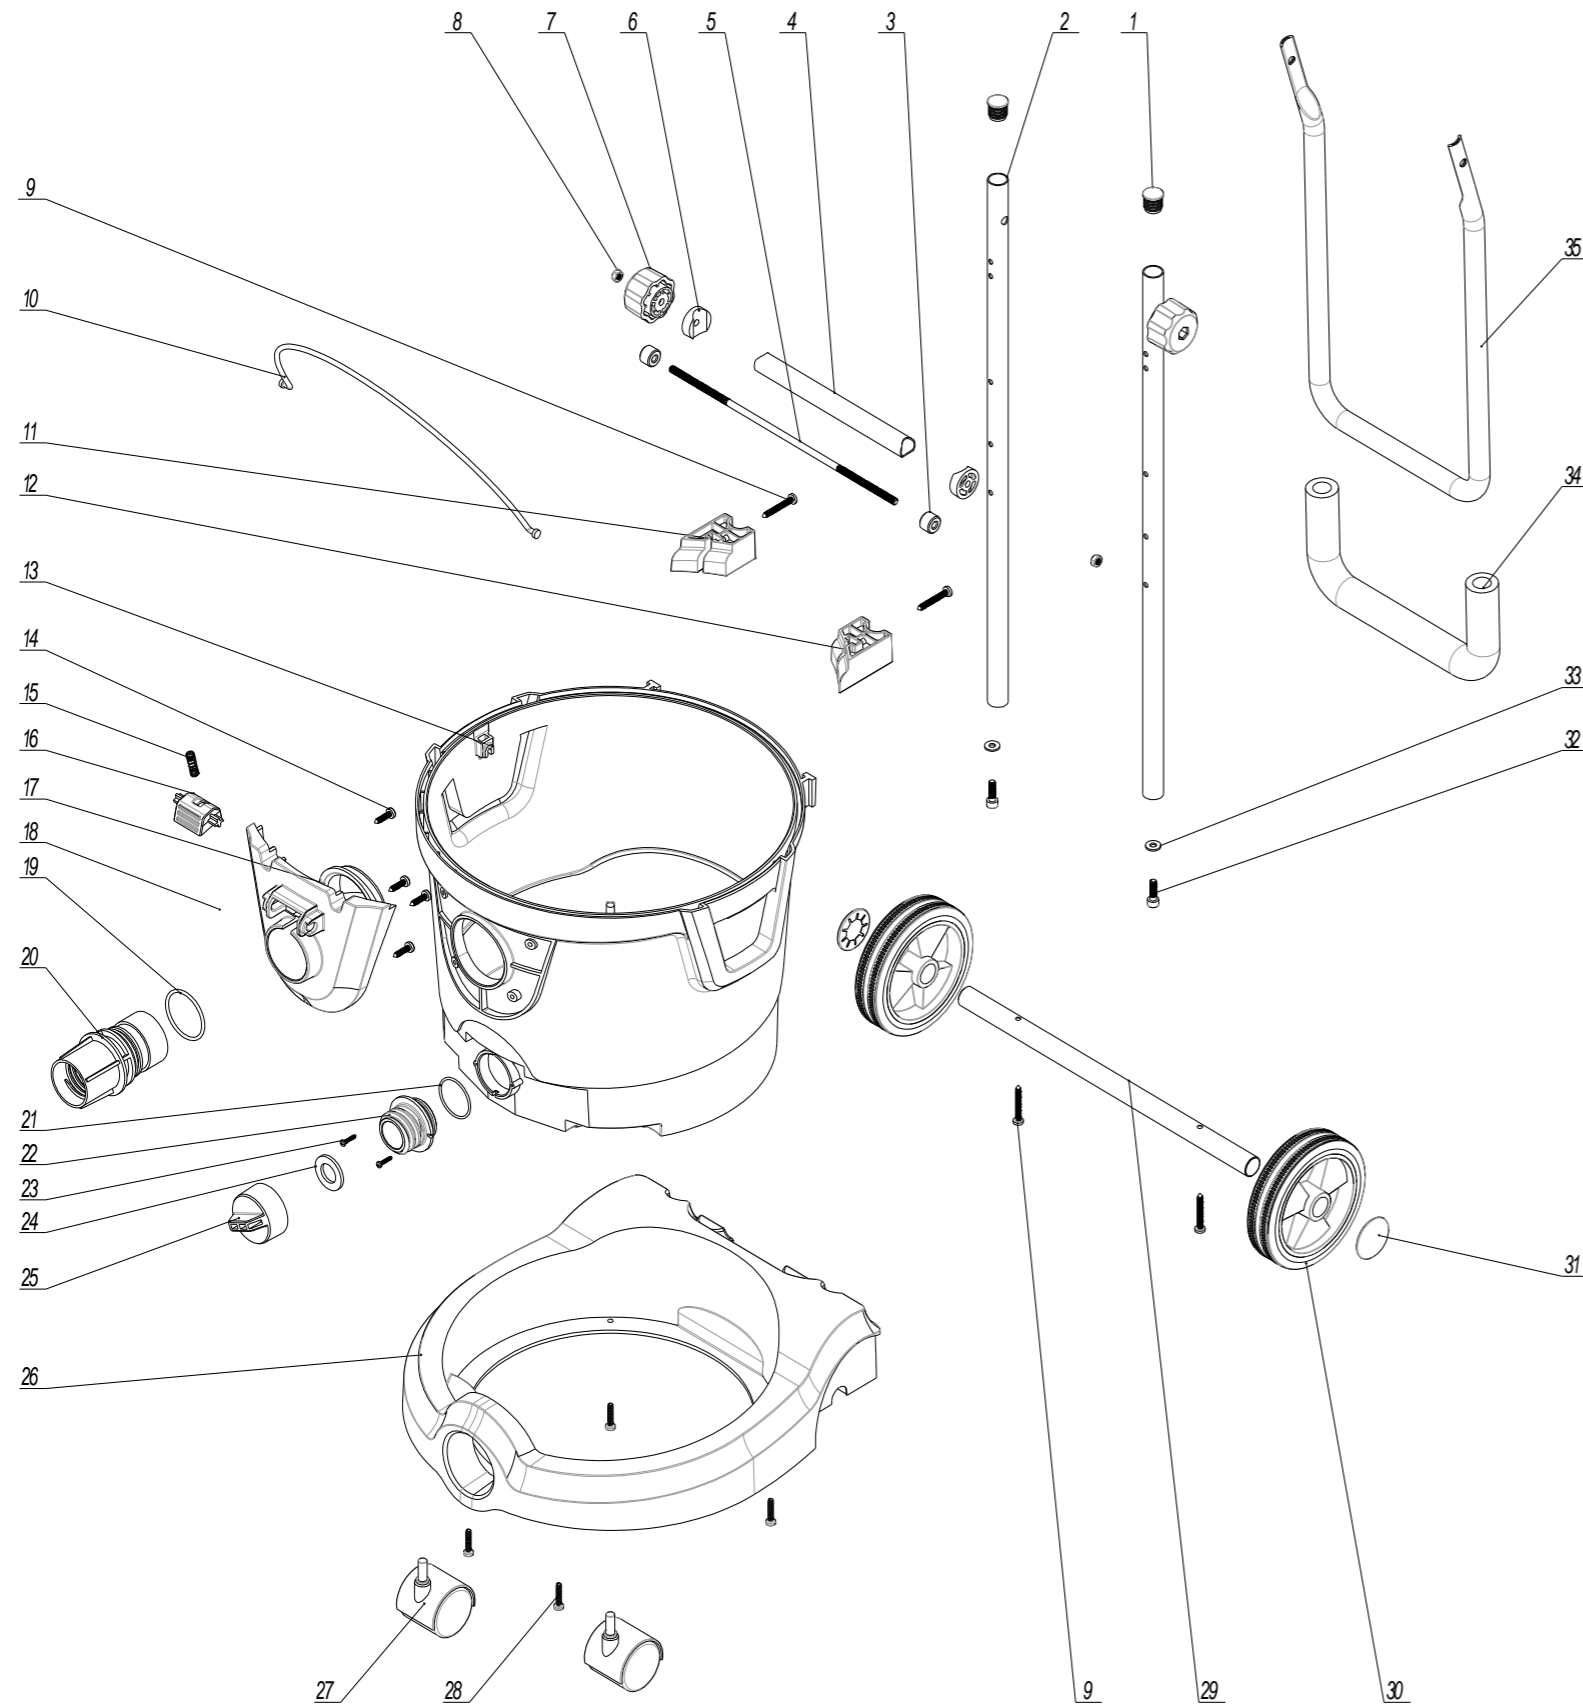

Energetic EU version

Part List

		Tank:energetic-IPC-20-P-T			
Kit	Text	IPC number	No	Name	Qt
A	Trolley	KTRI05071	1	tube-plug	2
			2	Trolley tube lower - painted	2
			3	Thread fix	2
			4	Trolley middle tube	1
			5	Threaded rod	1
			6	Tube Adapter	2
			7	Trolley fix handle	2
			8	M6 nut DIN934	2
			32	screw	2
			33	washer	2
			34	Foam handle	1
35	Trolley Tube Top	1			
B	Trolley fixing	KTRI05080	9	Screw	2
			11	Trolley-holder-plastic-left	1
			12	Trolley-holder-plastic-right	1
	Tank	MPVR11707	13	Plastic tank - 20L	1
C	Inlet air	KTRI05081	14	Screws	4
			15	hose release lever_spring	1
			16	hose release lever	1
			17	IPC-adapter-suction-inlet	1
			18	IPC-Suction inlet - Plastic Tank	1
			19	O-ring	1
			20	IPC-Suction hose inlet fitting	1
D	Drain water plug	KTRI05078	21	O-ring	1
			22	Drain outlet nipple - plastic tank	1
			23	Screw	2
			24	Drain outlet sealing	1
			25	Drain outlet plug	1
E	Wheel	KTRI05079	9	Screw	2
			27	Castor wheel - 2"	2
			28	Screw	4
			29	Shaft painted	1
			30	big Wheel	2
			31	Starlock_caped_d20	2
		LAFN11174	10	Carrying handle	1
		MPVR11593	26	Chassis for plastic tank	1