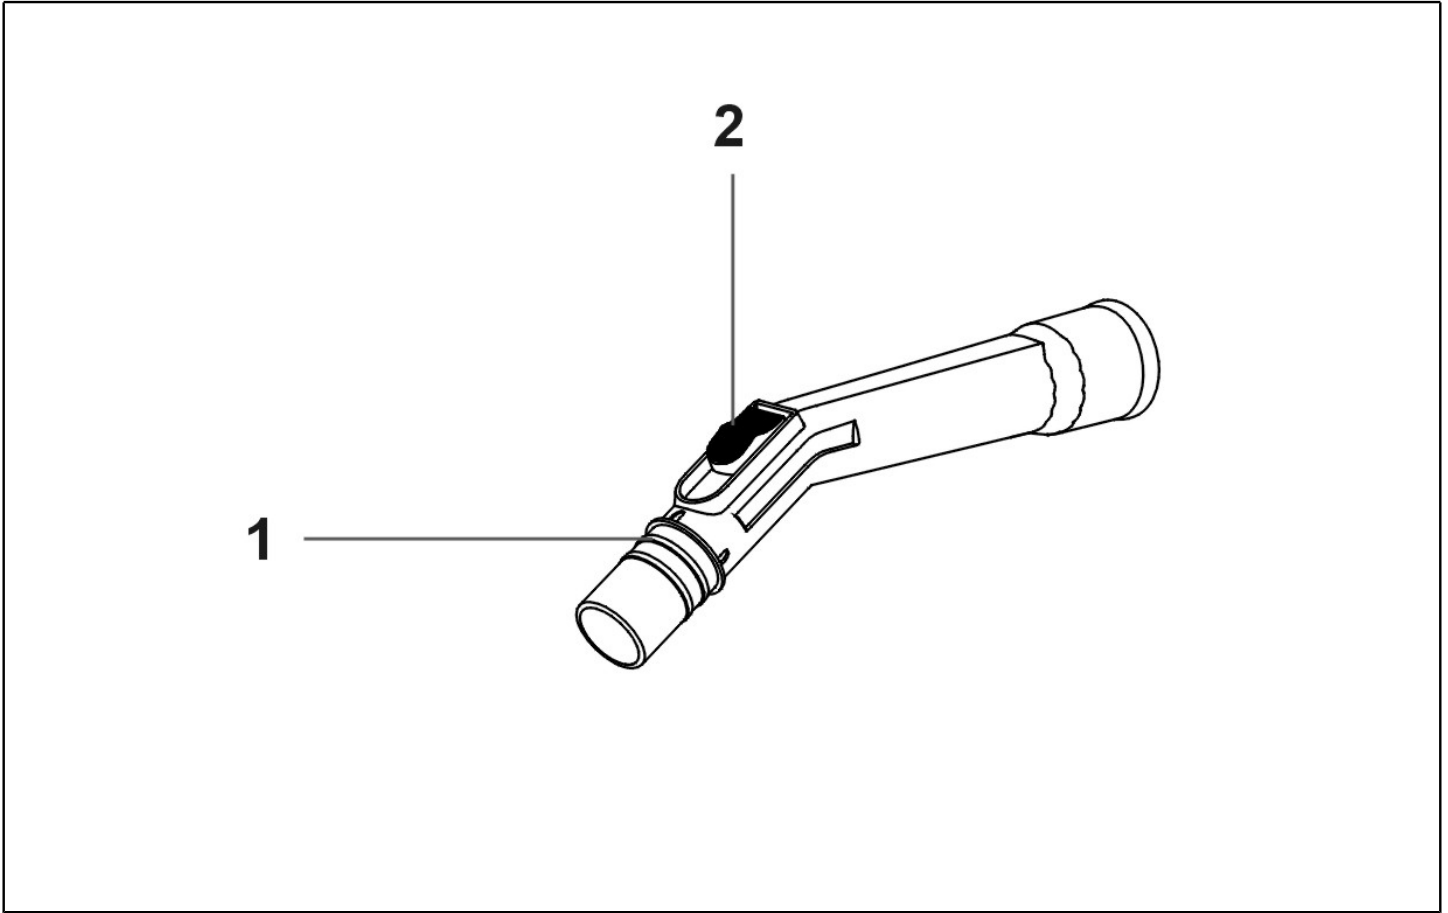

Ref. K	Part n.	Part n. 2	Description	Quantity	Validity		Price
					From	To	
0001	MPVR10505		CURVE PLAST DIA 38	1,00			--
0002	MPVR06762		PUSH BUTTON AIR REGULATION G5	1,00			--
0001	MPVR10505		CURVE PLAST DIA 38	1,00			--
0002	MPVR06762		PUSH BUTTON AIR REGULATION G5	1,00			--