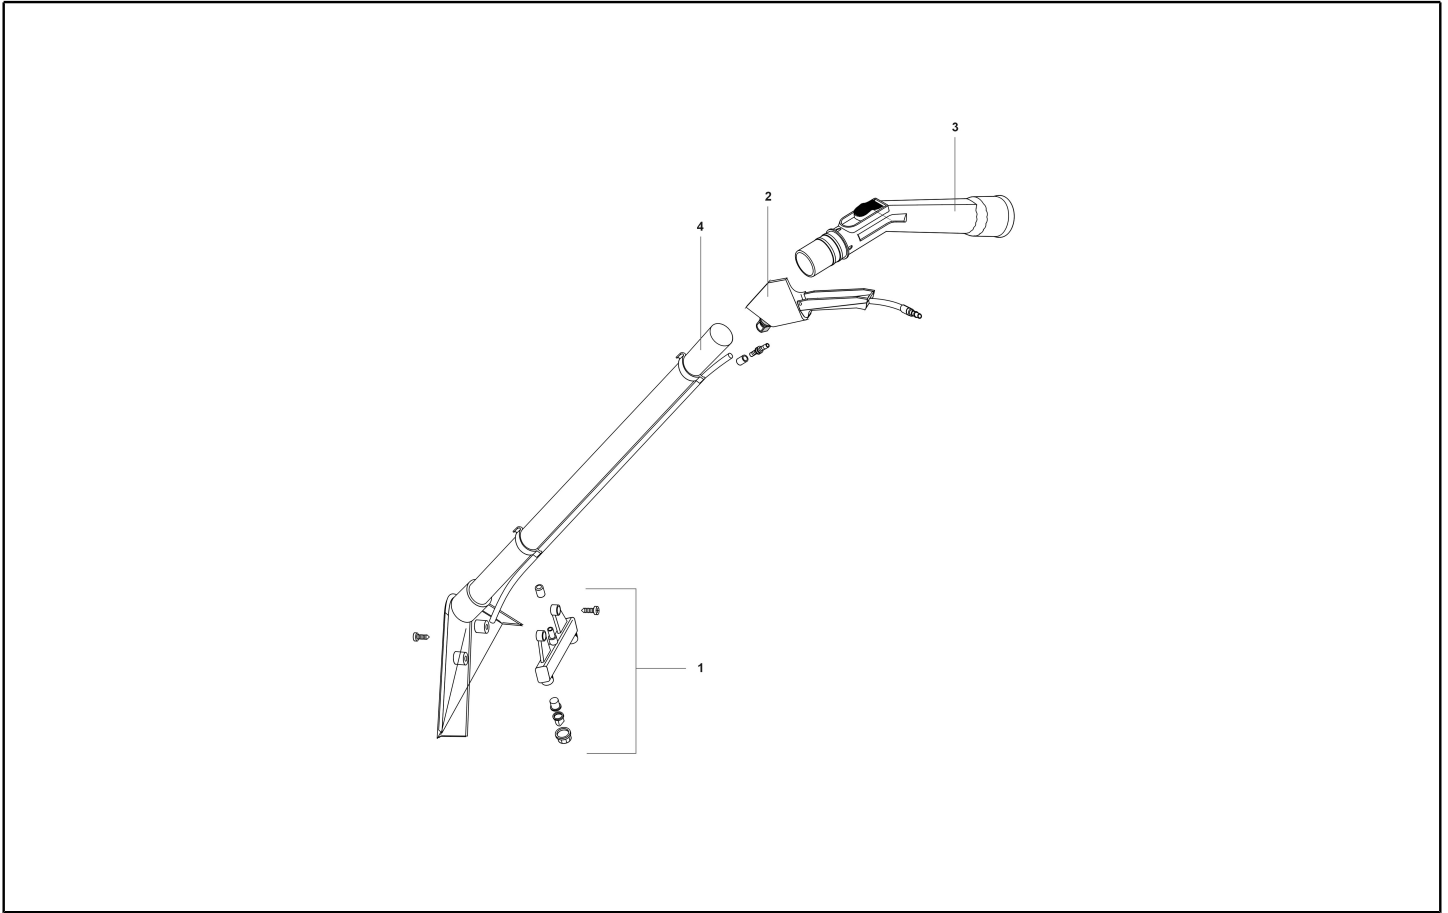

Ref. K	Part n.	Part n. 2	Description	Quantity	Validity		Price
					From	To	
0001	MPVR08170		HOSE HOLD.CLIP D36-38 BLACK	1,00			--
0001	MPVR08170		HOSE HOLD.CLIP D36-38 BLACK	1,00			--

Ref. K	Part n.	Part n. 2	Description	Quantity	Validity		Price
					From	To	
0001	MPVR09208		PLASTIC INLET D.38 2U COMP.	1,00			--
0002	RCGR86035		TAP TRIGGER VALVE ERGO 30/BRA	1,00			--
0003	MPVR43047		EXTENSION CURVED EXTENSION	1,00			--
0004	LAFN49582		EXTENSION INOX TUBE D.38 L=850	1,00			--