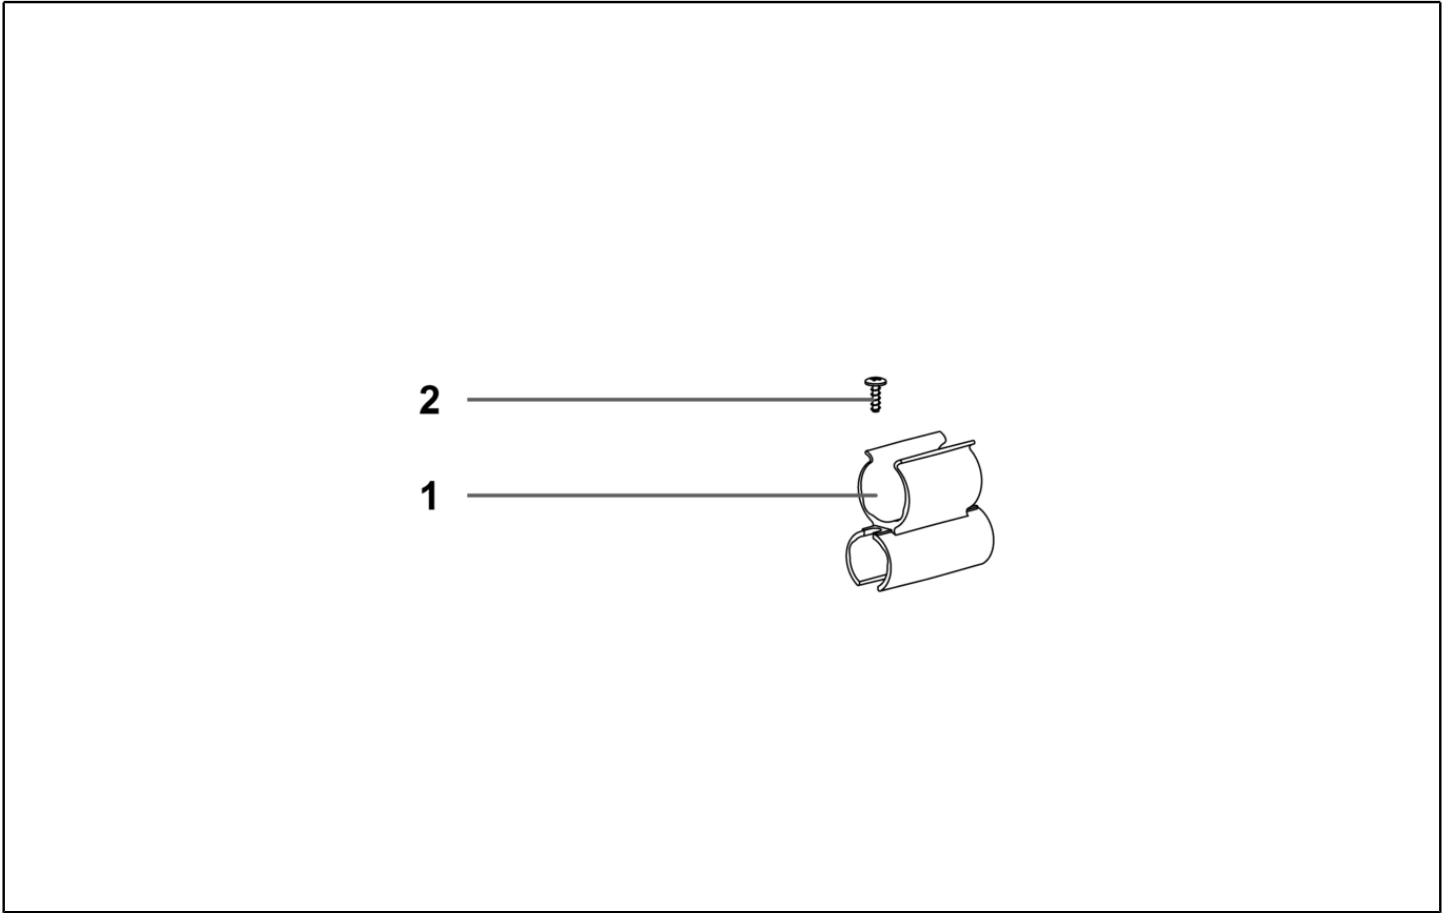

Ref. K	Part n.	Part n. 2	Description	Quantity	Validity		Price
					From	To	
0001	MPVR08170		HOSE HOLD.CLIP D36-38 BLACK	2,00			--
0002	VTVT71960		SCREW SCREW PAT TMT PHL 5X14 ZN	4,00			--